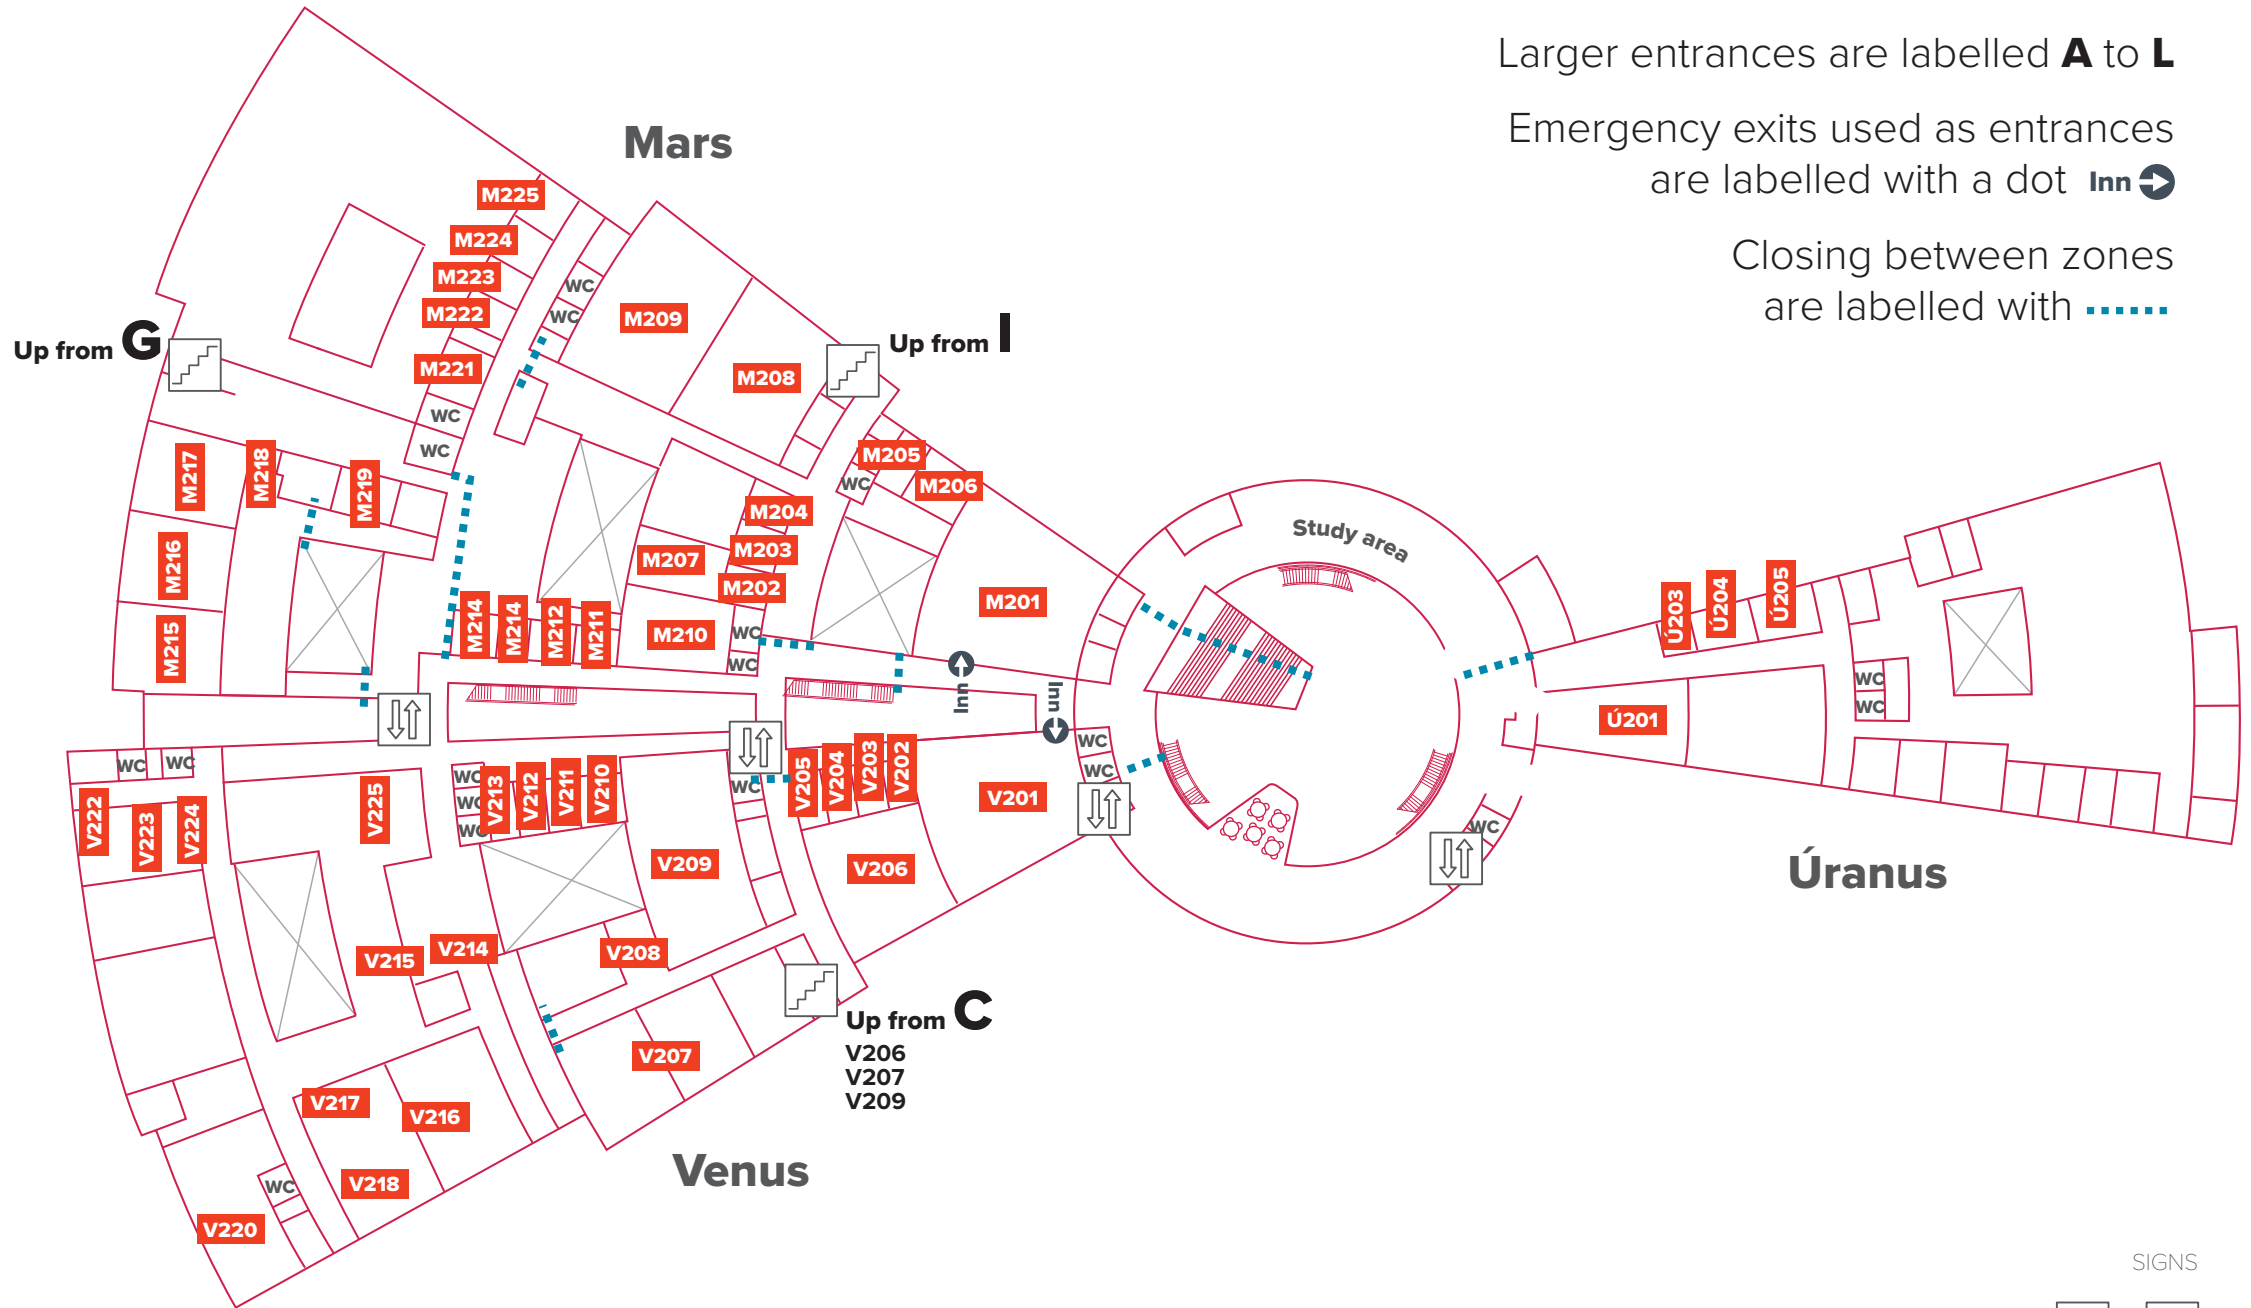

1st floor

Reykjavik University

ENTRANCES AND INFECTION PREVENTION ZONES

Larger entrances are labelled **A** to **L**

Emergency exits used as entrances are labelled with a dot **Inn** ➔

Closing between zones are labelled with **.....**

2nd floor

Reykjavik University

ENTRANCES AND INFECTION PREVENTION ZONES

Larger entrances are labelled **A** to **L**

Emergency exits used as entrances are labelled with a dot **Inn** ➔

Closing between zones are labelled with **.....**

SIGNS

Stairs Elevator

3rd floor

Reykjavik University

ENTRANCES AND INFECTION PREVENTION ZONES

Larger entrances are labelled **A** to **L**

Emergency exits used as entrances are labelled with a dot **Inn** ➔

Closing between zones are labelled with **.....**

SIGNS

Stairs

Elevator