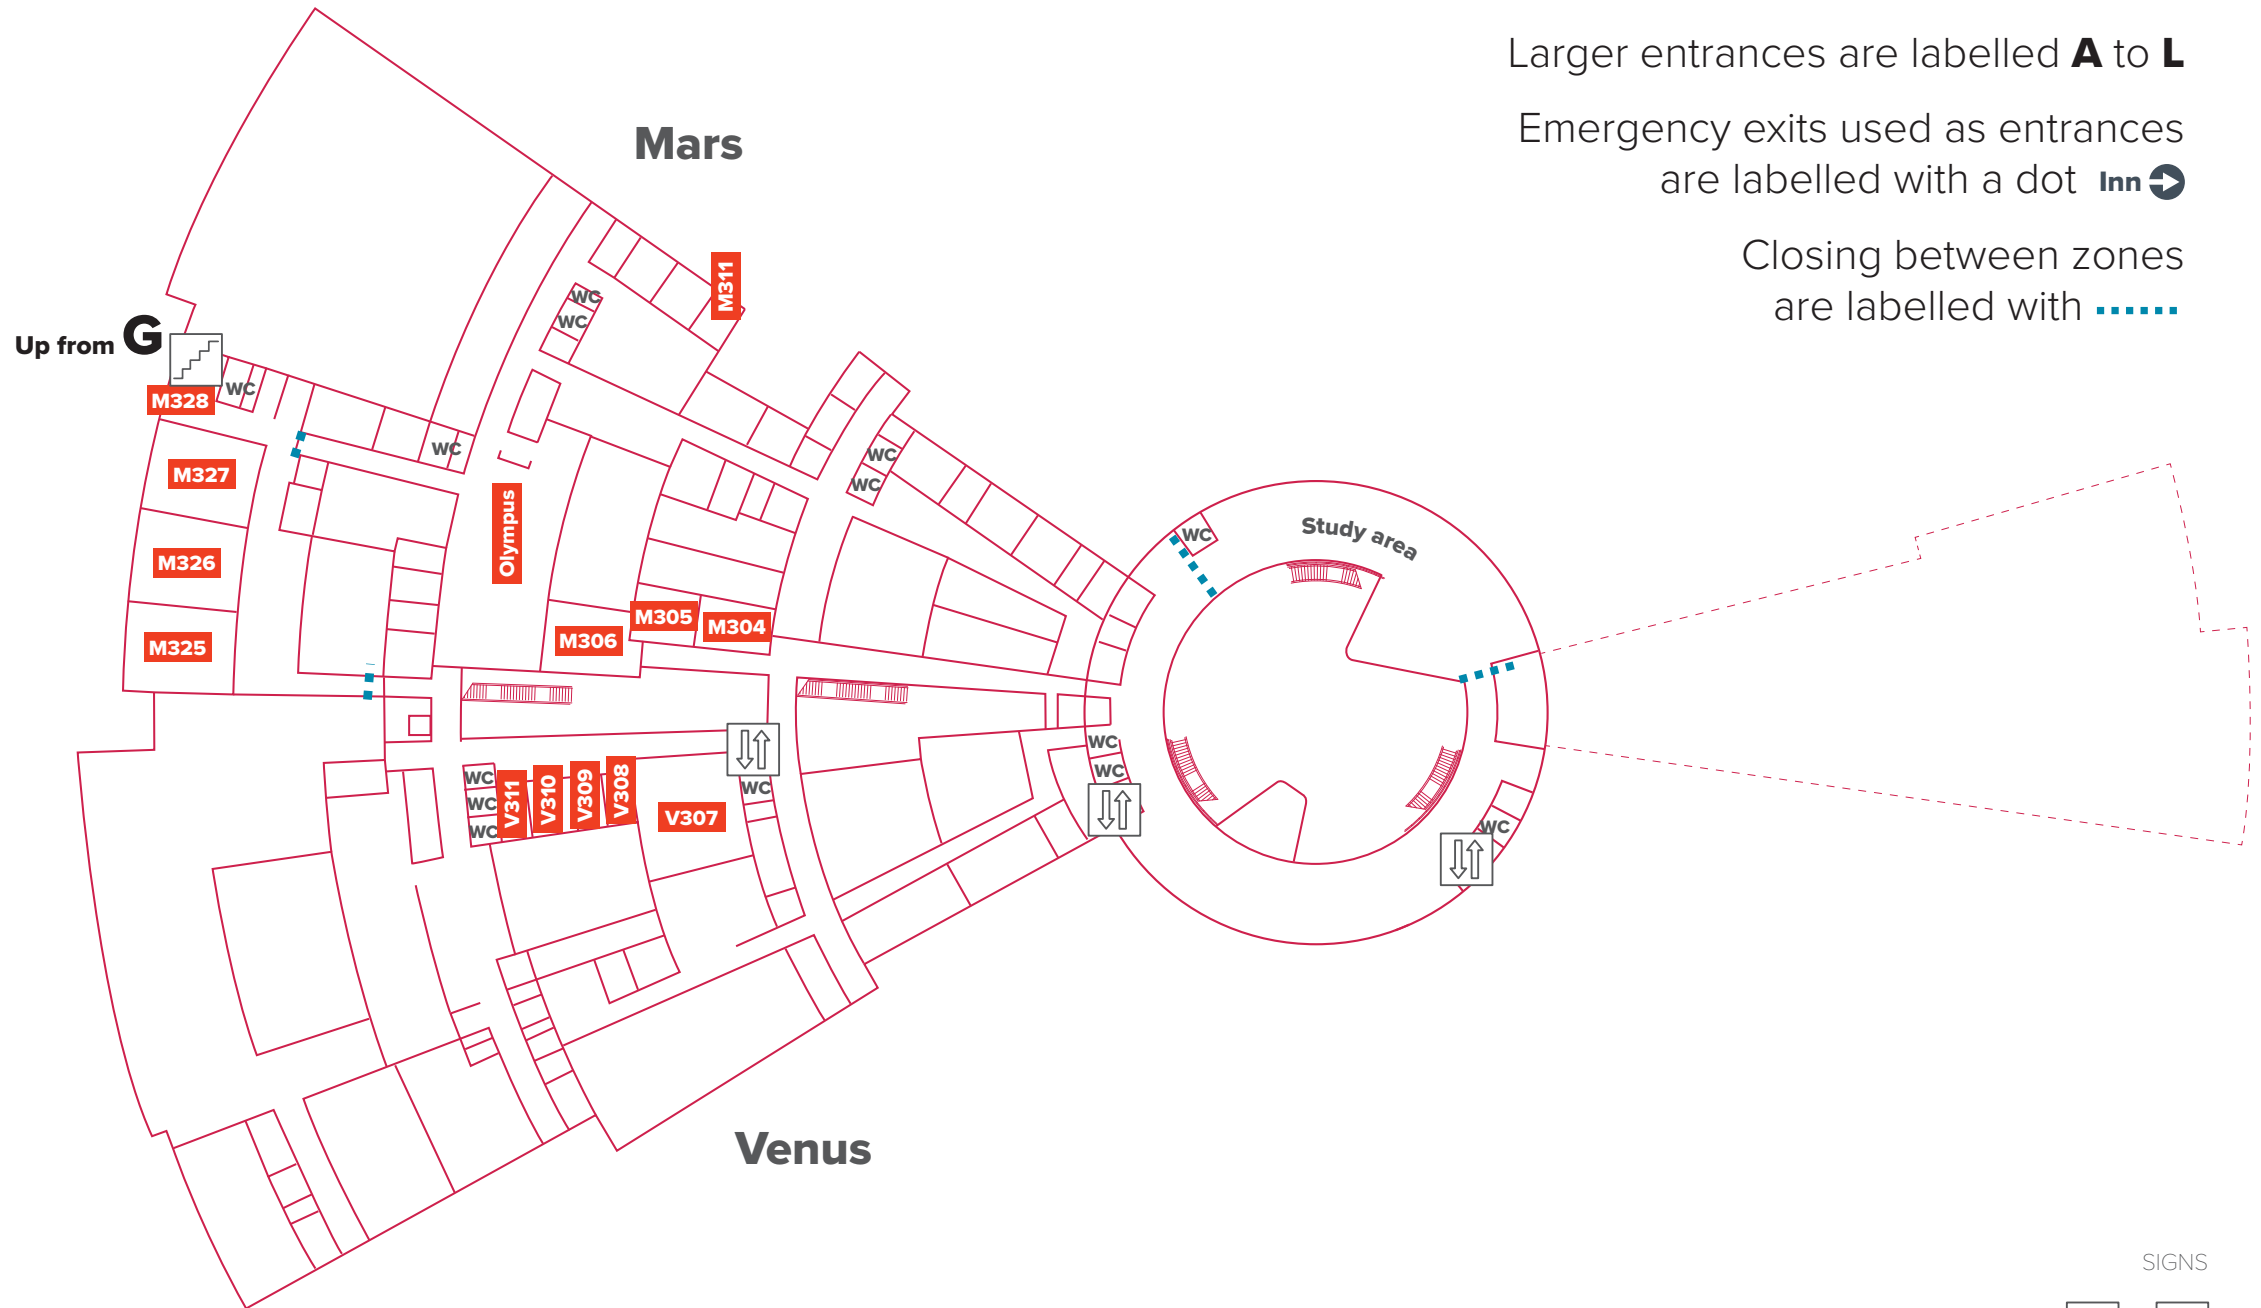

1st floor

Reykjavik University

ENTRANCES AND INFECTION PREVENTION ZONES

Larger entrances are labelled **A** to **L**

Emergency exits used as entrances are labelled with a dot **Inn** ➔

Closing between zones are labelled with **.....**

2nd floor

Reykjavik University

ENTRANCES AND INFECTION PREVENTION ZONES

Larger entrances are labelled **A** to **L**

Emergency exits used as entrances are labelled with a dot **Inn** ➔

Closing between zones are labelled with **.....**

SIGNS

Stairs Elevator

3rd floor

Reykjavik University

ENTRANCES AND INFECTION PREVENTION ZONES

Larger entrances are labelled **A** to **L**

Emergency exits used as entrances are labelled with a dot **Inn** ➔

Closing between zones are labelled with **.....**

SIGNS

Stairs

Elevator