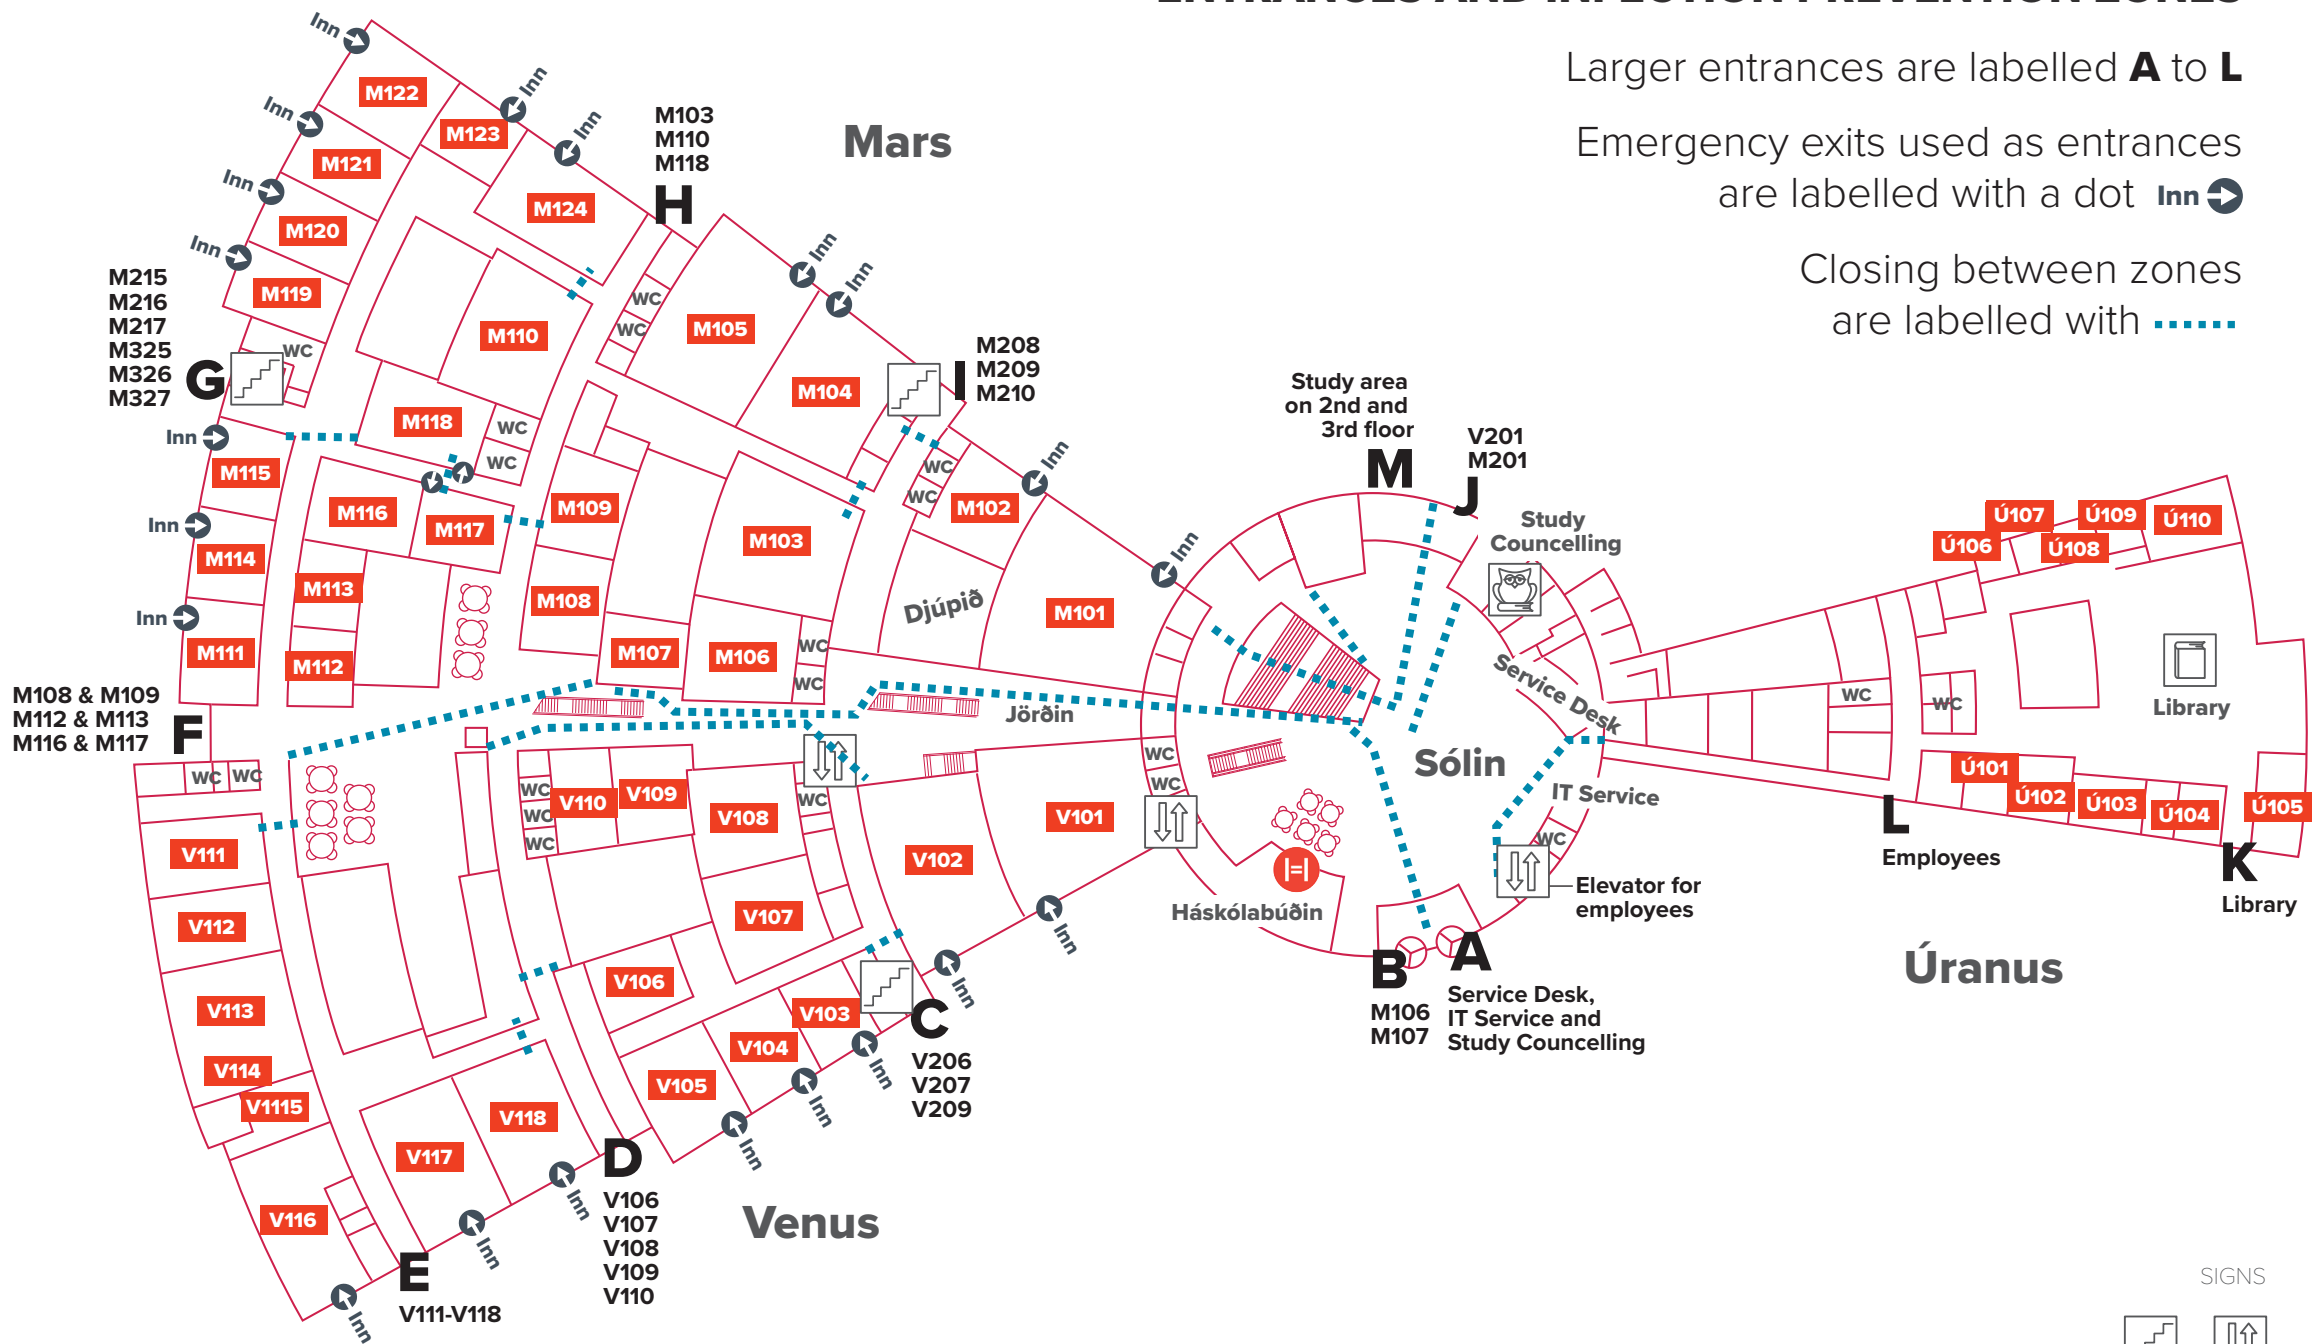

1st floor

Reykjavik University

ENTRANCES AND INFECTION PREVENTION ZONES

Larger entrances are labelled **A** to **L**

Emergency exits used as entrances are labelled with a dot **Inn** ➔

Closing between zones are labelled with **.....**

2nd floor

Reykjavik University

ENTRANCES AND INFECTION PREVENTION ZONES

Larger entrances are labelled **A** to **L**

Emergency exits used as entrances are labelled with a dot **Inn** ➔

Closing between zones are labelled with **.....**

SIGNS

Stairs Elevator

3rd floor

Reykjavik University

ENTRANCES AND INFECTION PREVENTION ZONES

Larger entrances are labelled **A** to **L**

Emergency exits used as entrances are labelled with a dot **Inn** ➔

Closing between zones are labelled with **.....**

SIGNS

Stairs

Elevator